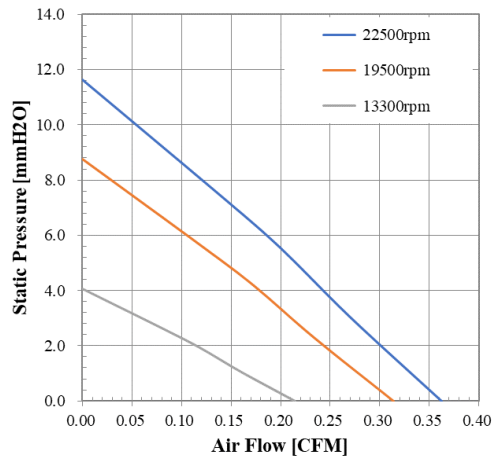

iMiNi Fan 15*15*3 MM Colorful Series

Housing : Plastic (UL 94V-0)
 Impeller : Metal
 Bearing : Sleeve bearing
 Operating temp : -10 ~ 60°C
 Mass : 1.15g

20% Duty Speed Sound Quality Spectrum

Product Type	Model No.	Control Type	Bearing Type	Rated Voltage	Operating Voltage Range	Operating Temp.	Speed	Input Current	Input Power	Maximum Air Flow		Maximum Air Pressure		Noise	
				VDC	VDC	°C	R.P.M	Amp	Watt	CFM	l/min	Pa	mmH2O		dB(A)@30CM
iMiNi 1503 酷炫鼓風扇	M1B1533H	HM4010	+/-FG/PWM	Hydraulic	3	2~3.5	-40~60	22500	0.25	0.75	0.36	10.27	114.17	11.64	36.9
	M1B1533H	HM4020	+/-FG/PWM	Hydraulic	3	2~3.5	-40~60	19500	0.16	0.48	0.31	8.90	85.75	8.74	33.9
	M1B1533H	HM4030	+/-FG/PWM	Hydraulic	3	2~3.5	-40~60	13300	0.094	0.28	0.21	6.07	39.89	4.07	25.7
iMiNi 1503 IP68 酷炫鼓風扇	M1B1533H	HM4110	+/-FG/PWM	Hydraulic	3	2~3.5	-40~60	22500	0.25	0.75	0.36	10.27	114.17	11.64	36.9
	M1B1533H	HM4120	+/-FG/PWM	Hydraulic	3	2~3.5	-40~60	19500	0.16	0.48	0.31	8.90	85.75	8.74	33.9
	M1B1533H	HM4130	+/-FG/PWM	Hydraulic	3	2~3.5	-40~60	13300	0.094	0.28	0.21	6.07	39.89	4.07	25.7