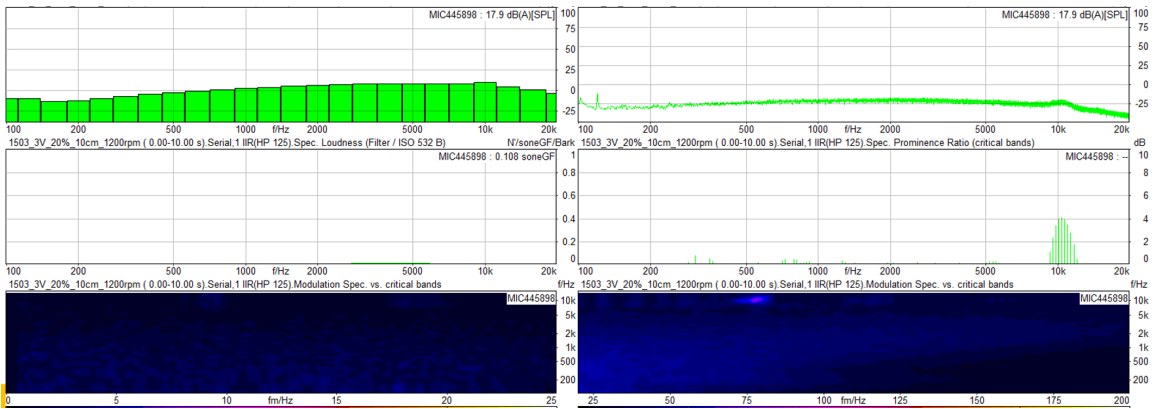

iMiNi Fan 15*15*3 MM Colorful Series

Housing : Plastic (UL 94V-0)
 Impeller : Metal
 Bearing : Sleeve bearing
 Operating temp : -10 ~ 60°C
 Mass : 1.15g

20% Duty Speed Sound Quality Spectrum

Product Type	Model No.	Control Type	Bearing Type	Rated Voltage	Operating Voltage Range	Operating Temp.	Speed	Input Current	Input Power	Maximum Air Flow		Maximum Air Pressure		Noise	
				VDC	VDC	°C	R.P.M	Amp	Watt	CFM	l/min	Pa	mmH2O		dB(A)@30CM
iMiNi 1503 酷炫鼓風扇	M1B1533H	HM4010	+/-FG/PWM	Hydraulic	3	2~3.5	-40~60	22500	0.25	0.75	0.36	10.27	114.17	11.64	36.9
	M1B1533H	HM4020	+/-FG/PWM	Hydraulic	3	2~3.5	-40~60	19500	0.16	0.48	0.31	8.90	85.75	8.74	33.9
	M1B1533H	HM4030	+/-FG/PWM	Hydraulic	3	2~3.5	-40~60	13300	0.094	0.28	0.21	6.07	39.89	4.07	25.7
iMiNi 1503 IP68 酷炫鼓風扇	M1B1533H	HM4110	+/-FG/PWM	Hydraulic	3	2~3.5	-40~60	22500	0.25	0.75	0.36	10.27	114.17	11.64	36.9
	M1B1533H	HM4120	+/-FG/PWM	Hydraulic	3	2~3.5	-40~60	19500	0.16	0.48	0.31	8.90	85.75	8.74	33.9
	M1B1533H	HM4130	+/-FG/PWM	Hydraulic	3	2~3.5	-40~60	13300	0.094	0.28	0.21	6.07	39.89	4.07	25.7