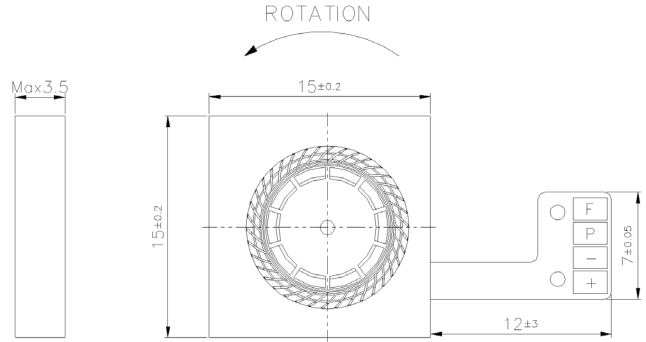

iMiNi Fan 15*15*3 MM Colorful Series

Housing : Plastic (UL 94V-0)
 Impeller : Metal
 Bearing : Sleeve bearing
 Operating temp : -10 ~ 60°C
 Mass : 1.15g

20% Duty Speed Sound Quality Spectrum

Product Type	Model No.	Control Type	Bearing Type	Rated Voltage	Operating Voltage Range	Operating Temp.	Speed	Input Current	Input Power	Maximum Air Flow		Maximum Air Pressure		Noise	
				VDC	VDC	°C	R.P.M	Amp	Watt	CFM	l/min	Pa	mmH2O		dB(A)@30CM
iMiNi 1503 酷炫鼓風扇	M1B1533H	HM4010	+/-FG/PWM	Hydraulic	3	2~3.5	-40~60	22500	0.25	0.75	0.36	10.27	114.17	11.64	36.9
	M1B1533H	HM4020	+/-FG/PWM	Hydraulic	3	2~3.5	-40~60	19500	0.16	0.48	0.31	8.90	85.75	8.74	33.9
	M1B1533H	HM4030	+/-FG/PWM	Hydraulic	3	2~3.5	-40~60	13300	0.094	0.28	0.21	6.07	39.89	4.07	25.7
iMiNi 1503 IP68 酷炫鼓風扇	M1B1533H	HM4110	+/-FG/PWM	Hydraulic	3	2~3.5	-40~60	22500	0.25	0.75	0.36	10.27	114.17	11.64	36.9
	M1B1533H	HM4120	+/-FG/PWM	Hydraulic	3	2~3.5	-40~60	19500	0.16	0.48	0.31	8.90	85.75	8.74	33.9
	M1B1533H	HM4130	+/-FG/PWM	Hydraulic	3	2~3.5	-40~60	13300	0.094	0.28	0.21	6.07	39.89	4.07	25.7