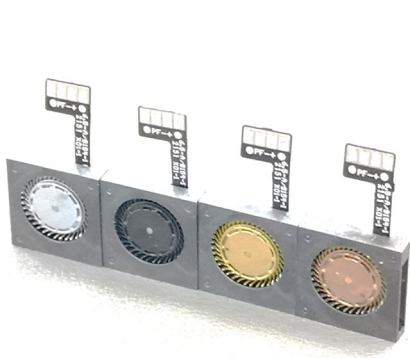

iMiNi Fan 15*15*3 MM Colorful Series

Housing : Plastic (UL 94V-0)
 Impeller : Metal
 Bearing : Sleeve bearing
 Operating temp : -10 ~ 60°C
 Mass : 1.15g

20% Duty Speed Sound Quality Spectrum

Product Type	Model No.	Control Type	Bearing Type	Rated Voltage	Operating Voltage Range	Operating Temp.	Speed	Input Current	Input Power	Maximum Air Flow		Maximum Air Pressure		Noise	
				VDC	VDC	°C	R.P.M	Amp	Watt	CFM	l/min	Pa	mmH2O		dB(A)@30CM
iMiNi 1503 酷炫鼓風扇	M1B1533H	HM4010	+/-FG/PWM	Hydraulic	3	2~3.5	-40~60	22500	0.25	0.75	0.36	10.27	114.17	11.64	36.9
	M1B1533H	HM4020	+/-FG/PWM	Hydraulic	3	2~3.5	-40~60	19500	0.16	0.48	0.31	8.90	85.75	8.74	33.9
	M1B1533H	HM4030	+/-FG/PWM	Hydraulic	3	2~3.5	-40~60	13300	0.094	0.28	0.21	6.07	39.89	4.07	25.7
iMiNi 1503 IP68 酷炫鼓風扇	M1B1533H	HM4110	+/-FG/PWM	Hydraulic	3	2~3.5	-40~60	22500	0.25	0.75	0.36	10.27	114.17	11.64	36.9
	M1B1533H	HM4120	+/-FG/PWM	Hydraulic	3	2~3.5	-40~60	19500	0.16	0.48	0.31	8.90	85.75	8.74	33.9
	M1B1533H	HM4130	+/-FG/PWM	Hydraulic	3	2~3.5	-40~60	13300	0.094	0.28	0.21	6.07	39.89	4.07	25.7